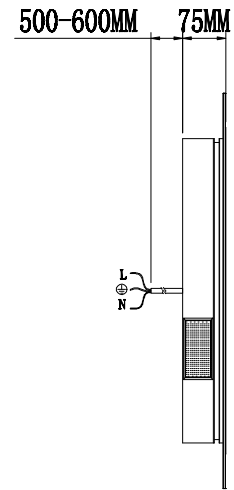

# INSTALLATION INSTRUCTIONS

MODEL:

801071-M-24 X=430 MM / 801071-M-30 X=570 MM  
801071-M-36 X=724 MM / 801071-M-48 X=1003 MM