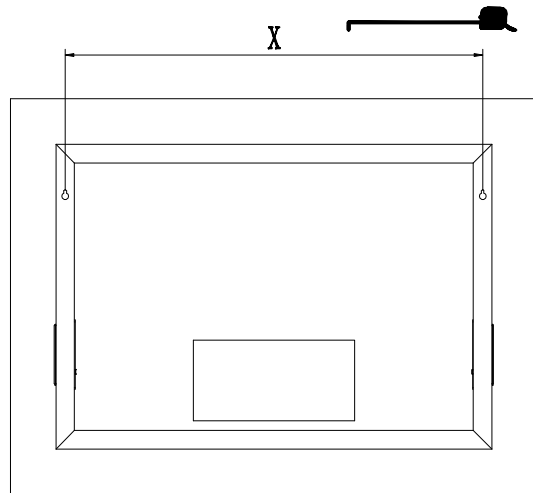

# INSTALLATION INSTRUCTIONS

MODEL:

801071-M-24 X=430 MM / 801071-M-30 X=570 MM  
801071-M-36 X=724 MM / 801071-M-48 X=1003 MM